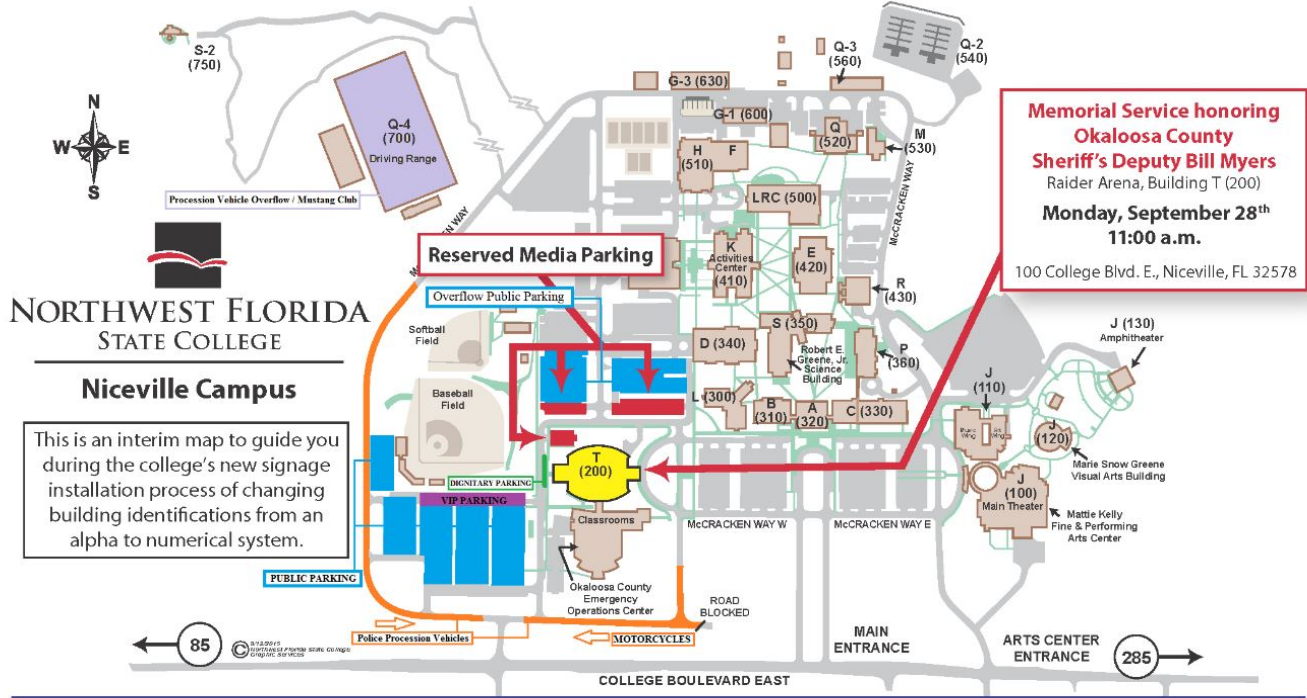

A large crowd is expected for this event. Please plan accordingly if you plan to attend and allow yourself adequate time to get the venue at Northwest Florida State College's Raider Arena in Niceville. The Arena will open for public seating to begin at 10 a.m. The service begins promptly at 11 a.m.

We are attaching a color coded map (on next page) to help demonstrate available parking and there will also be signage and traffic control at the site to assist you.

COLOR KEY FOR MEMORIAL SERVICE PARKING MAP

Page 2

Memorial Service honoring Okaloosa County Sheriff's Deputy Bill Myers
 Raider Arena, Building T (200)
Monday, September 28th
11:00 a.m.
 100 College Blvd. E., Niceville, FL 32578

NORTHWEST FLORIDA STATE COLLEGE

Following the conclusion of the service, the procession is expected to begin at one p.m. and will travel to The Boardwalk on Okaloosa Island.

The route from out of NWFSC is:

- Turn Left onto College Boulevard
- Turn Right onto N. Palm Boulevard 0.7 Miles
- Turn Right onto SR-285 (Partin Drive) 0.6 Miles
- Turn Right onto SR 20 (John Sims Parkway) 1.4 Miles
- Turn Right onto Highway 85 (Government Avenue) 12.1 Miles
- Turn Left onto US Highway 98 (Miracle Strip Parkway) 1.3 Miles