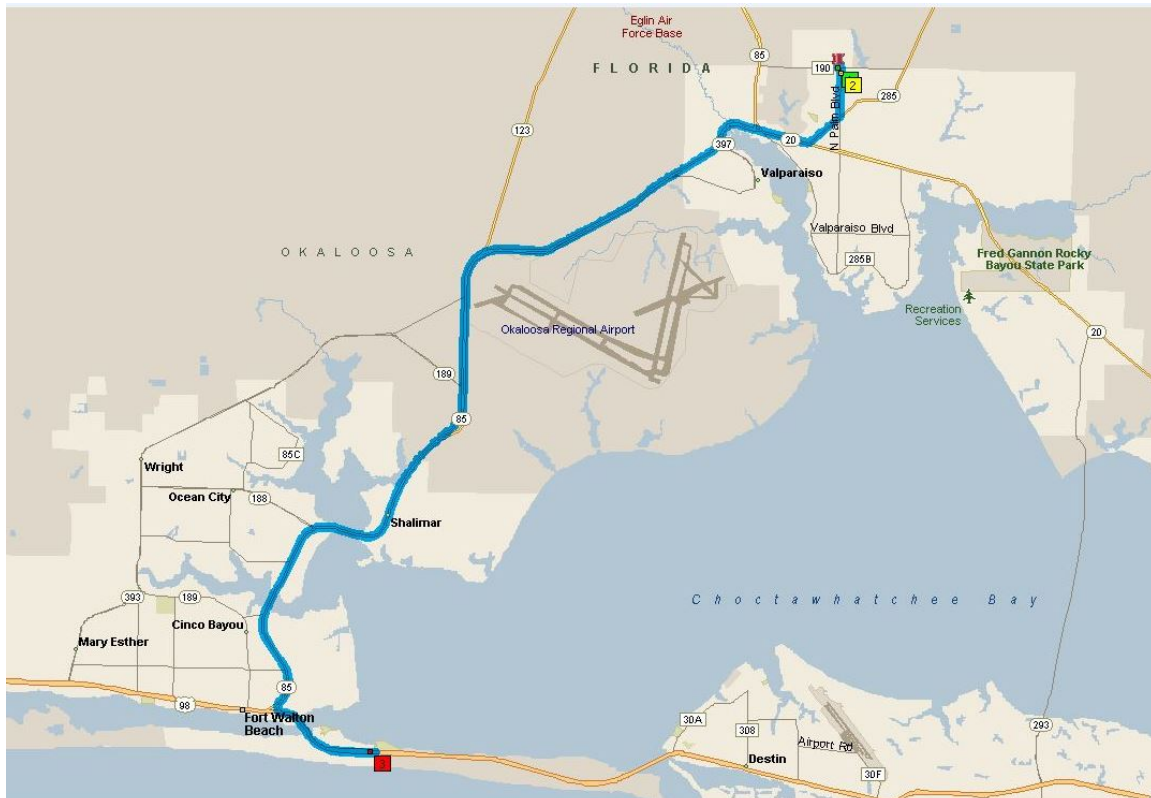

Sheriff

Larry Ashley, Okaloosa County Sheriff

1250 Eglin Parkway • Shalimar, Florida 32579-1234
Phone: (850) 651-7410 • Email: sheriff@sheriff-okaloosa.org

Page 3

MAP OF PROCESSION ROUTE

Separate jpeg images of both graphics are attached to the emails for better viewing.

Live video and audio coverage of the event is also being made available over the internet via livestreaming by emeraldcoasttv.com and weartv.com.

###

The Okaloosa County Sheriff's Office is accredited by the Commission for Florida Law Enforcement Accreditation.

"The Okaloosa County Sheriff's Office provides equal access and equal opportunity in employment and services and does not discriminate"