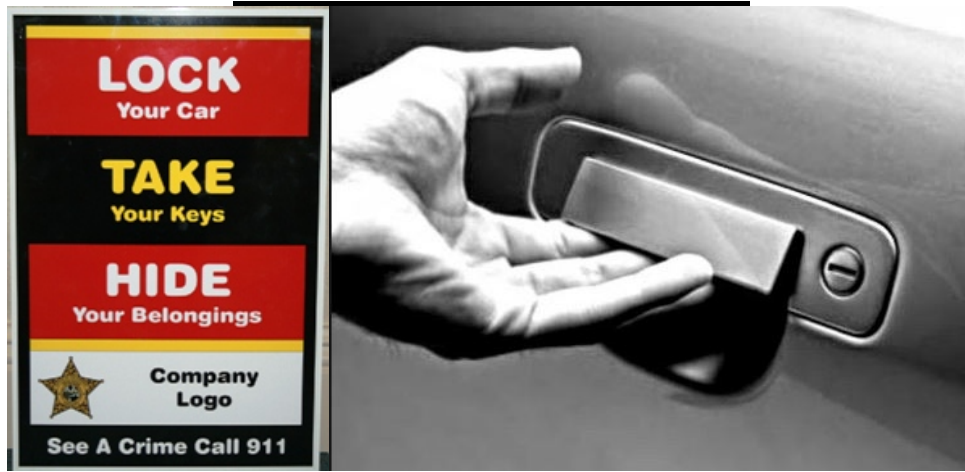

Sheriff

Larry Ashley, Okaloosa County Sheriff

1250 Eglin Parkway • Shalimar, Florida 32579-1234
Phone: (850) 651-7410 • Email: sheriff@sheriff-okaloosa.org

July 22, 2015

TRIO OF JUVENILES CHARGED IN CONNECTION WITH CAR BURGLARIES

An Okaloosa County Sheriff's deputy who spotted something suspicious in Mary Esther conducted a traffic stop that led to the recovery of thousands of dollars in stolen property.

It also led to felony car burglary charges against three boys - ages eleven, thirteen, and sixteen.

The deputy spotted two juveniles running behind a closed business on Mary Esther Cut-off shortly before six a.m. July 18th. Once they saw the patrol car, both turned and ran back the other direction towards the Dollar Tree. The deputy then saw a car leaving the parking lot of the Dollar Tree and conducted a traffic top as it did not have its lights on.

After consent to search was given, the deputy found multiple credit cards belonging to different individuals in a backpack along with other apparent stolen items. The defendants are also accused of taking \$5450 worth of personal property, including an expensive bicycle, from a car parked at a home on LaFitte Crescent in Fort Walton Beach - then stashing the stolen property at one of their homes.