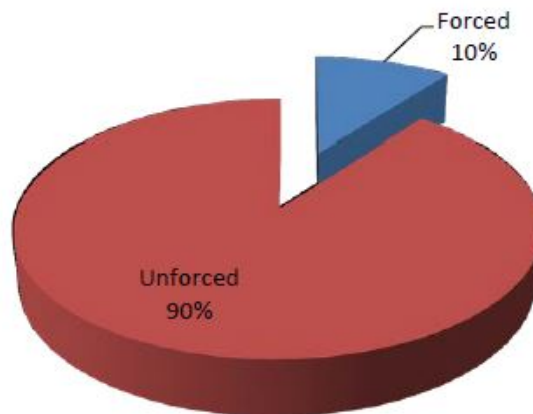

Sheriff

Larry Ashley, Okaloosa County Sheriff

1250 Eglin Parkway • Shalimar, Florida 32579-1234
Phone: (850) 651-7410 • Email: sheriff@sheriff-okaloosa.org

August 24, 2015

CAR BURGARS TARGET NORTH END NEIGHBORHOOD

The Okaloosa County Sheriff's Office is investigating a rash of car burglaries that took place over the weekend in the Border Creek Subdivision area near Crestview.

At least eight unlocked cars were targeted and thieves got away with cash, sunglasses, a laptop computer, and more in the break-ins along Border Creek Road and North Brook Drive overnight Saturday.

Deputies also a car was stolen from 2941 Barton Road as well. The owner says the red 1996 Ford F-150 was locked but the keys were left in the ignition. The truck has a black push bumper in the front, Florida Gator bumper stickers on the rear, and a North Carolina Tag CMB8602.

In addition, the Crestview Police Department recovered a stolen car that had been found wrecked. The owners said that car was unlocked and also had the keys inside.

Investigators say ninety percent of the 725 car burglaries that took place between August 2014 and August 2015 were to unlocked cars. Seventy-one guns were taken during those car burglaries. Another seven guns were stolen when thieves took 237 vehicles during that same time frame.

Vehicle Burglaries August 1, 2014 - July 29, 2015

The Okaloosa County Sheriff's Office is accredited by the Commission for Florida Law Enforcement Accreditation.

"The Okaloosa County Sheriff's Office provides equal access and equal opportunity in employment and services and does not discriminate"