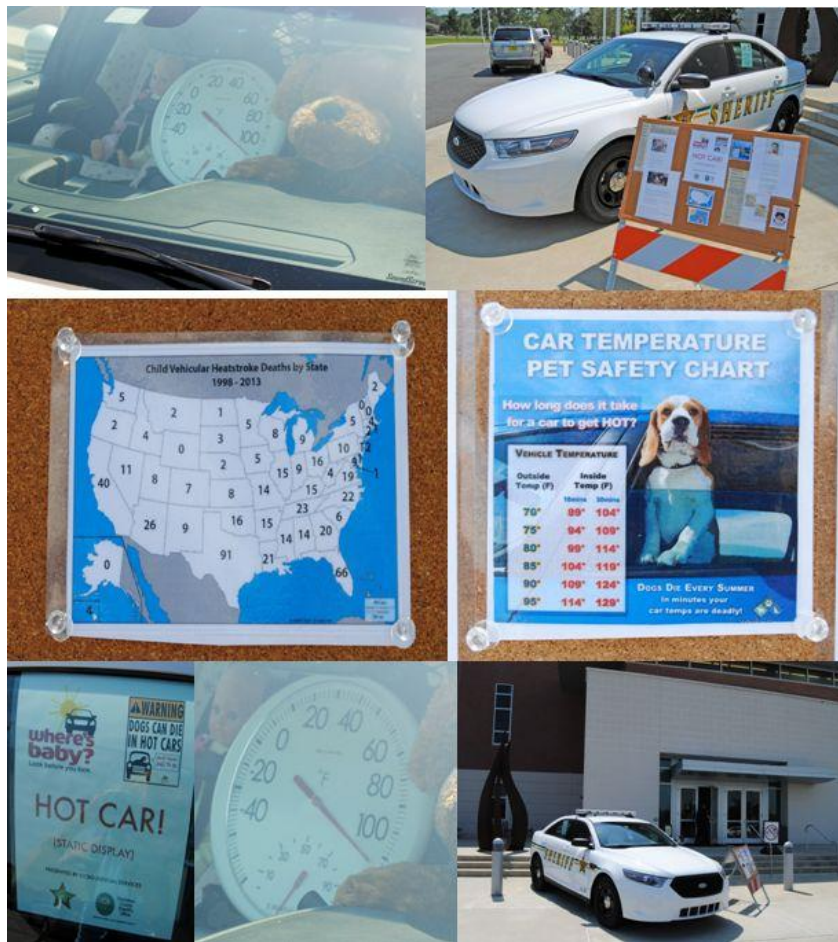

Sheriff

Larry Ashley, Okaloosa County Sheriff

1250 Eglin Parkway • Shalimar, Florida 32579-1234
Phone: (850) 651-7410 • Email: sheriff@sheriff-okaloosa.org

July 28, 2014

LOOK BEFORE YOU LOCK - PUBLIC SAFETY CAMPAIGN

OCSO Judicial Services today put up a weeklong static display at the Okaloosa Courthouse Annex Extension (1940 Lewis Turner Blvd). The Static Display is designed to bring public awareness to the dangers of leaving children and pets in hot cars. Temperatures can climb to lethal levels within just minutes. For the display, a parked OCSO patrol car contains a stuffed dog and baby doll, along with a huge thermometer to measure temperature and humidity. Deputy Steve Baldwin also put together a display board featuring several local and national stories involving children and pets left in cars, some with tragic outcomes.

So please - Look Before You Lock!

The Okaloosa County Sheriff's Office is accredited by the Commission for Florida Law Enforcement Accreditation.

"The Okaloosa County Sheriff's Office provides equal access and equal opportunity in employment and services and does not discriminate"