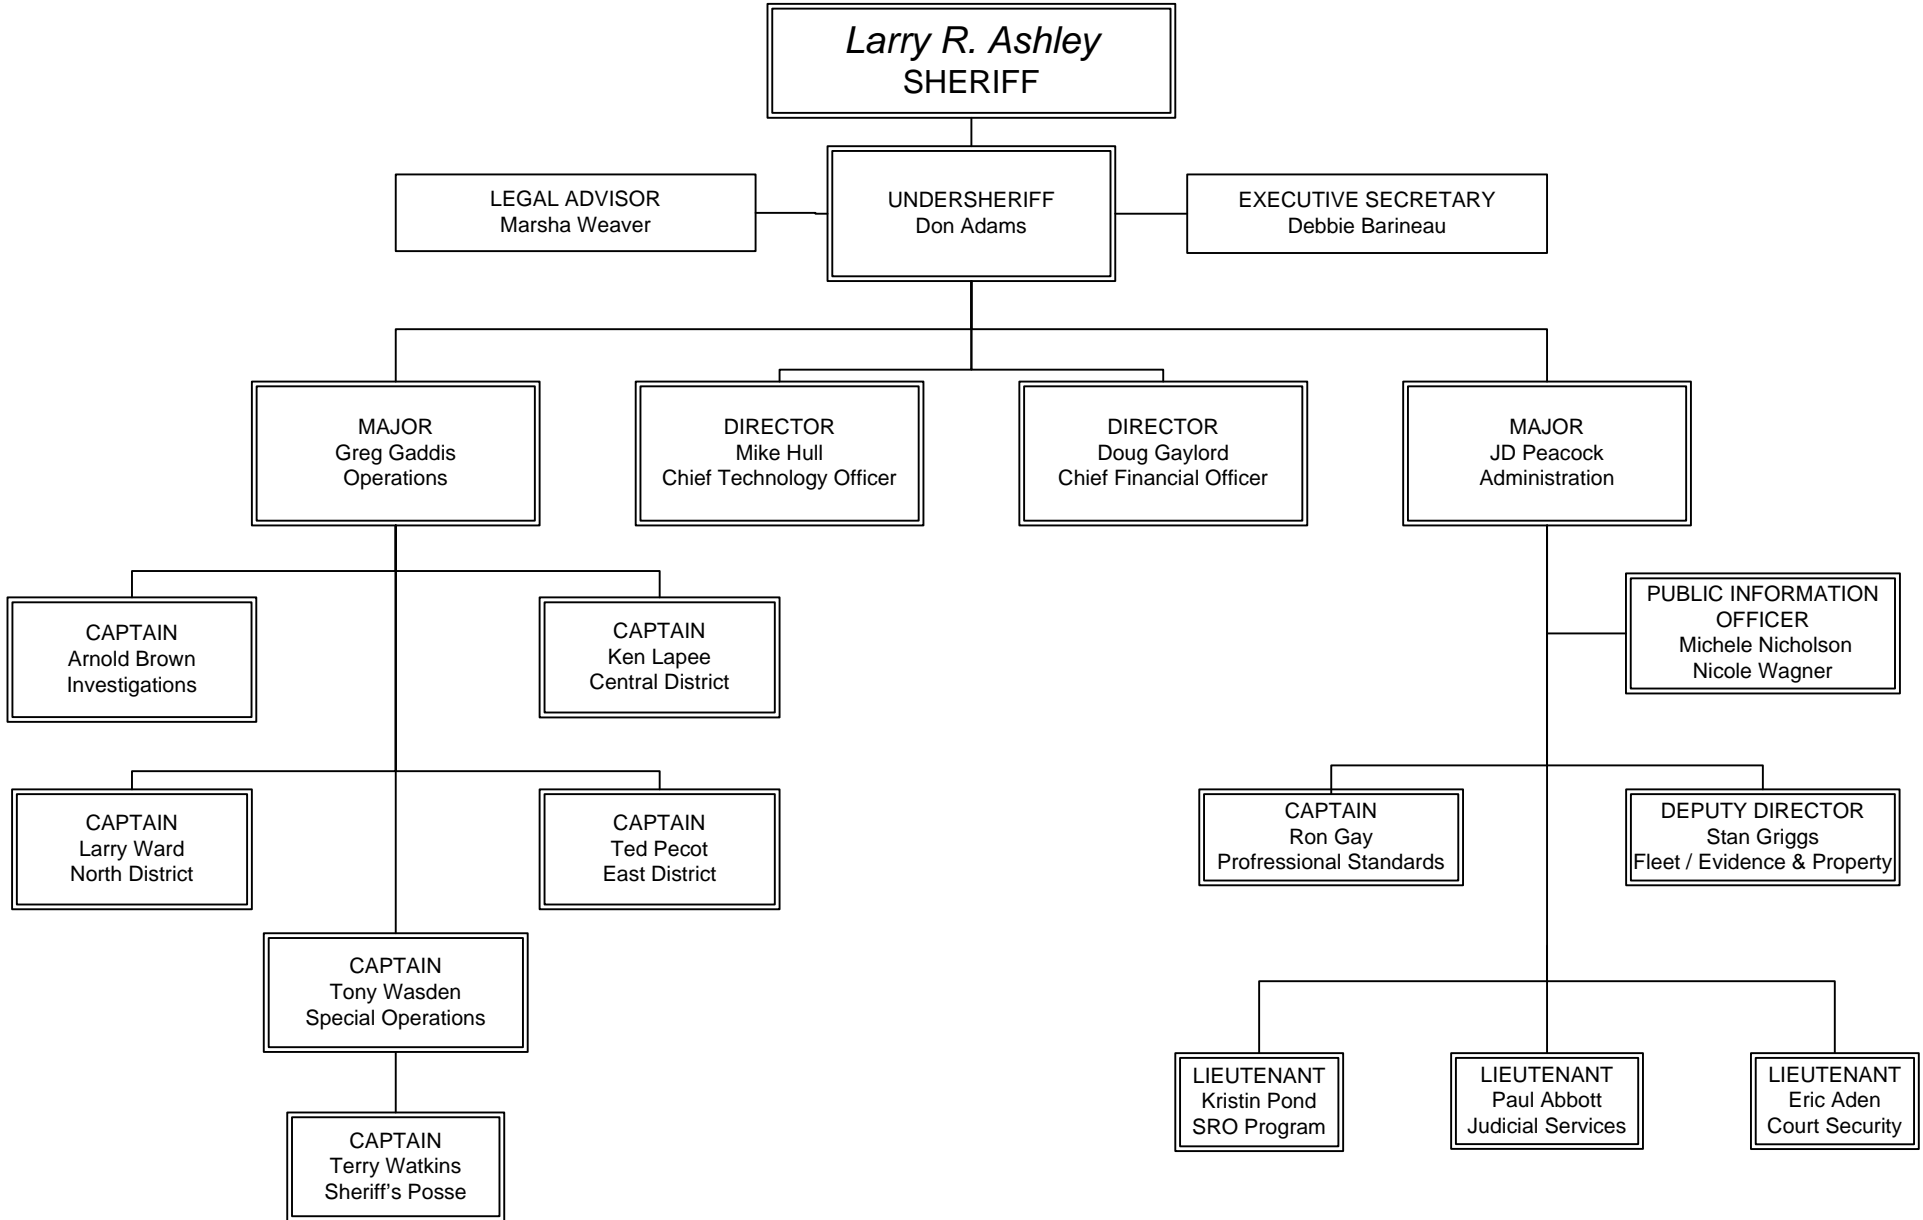

Sheriff

Larry Ashley, Okaloosa County Sheriff

1250 Eglin Parkway • Shalimar, Florida 32579-1234
Phone: (850) 651-7410 • Email: sheriff@sheriff-okaloosa.org

Revision: November 2011